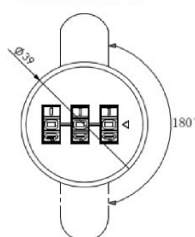

## Description:

Combi. Cam Lock "Jacks", 90DG, RH,  $\varnothing$ 19x20mm, BLK, Cam A04

## Item number:

14.08.214-0

Units	Box	Carton	HS Code	Barcode
Pcs.	10	100	8301300000	
5704866498739				

RIGHT

HOLE SIZE FOR RIGHT/LEFT

HOLE SIZE FOR 180 DG TURN

Core turn direction

LEFT OR RIGHT - 90 DEGREE TURN

180 DEGREE TURN

EACH LOCKS TURNING DIRECTION CAN BE MODIFIED. THE TURNING DIRECTION IS DETERMINED BY THE POSITION OF A SMALL PIN/KNOB INSIDE THE LOCK.