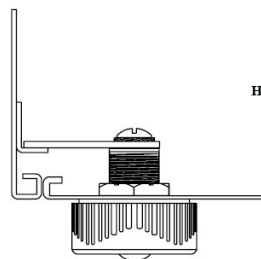

## Description:

Combi. Cam Lock "Jacks", 90DG, RH,  $\varnothing$ 19x20mm, BLK, Cam A04

## Item number:

14.08.214-0

Units	Box	Carton	HS Code	Barcode
Pcs.	10	100	8301300000	
5704866498739				

RIGHT

HOLE SIZE FOR RIGHT/LEFT

HOLE SIZE FOR 180 DG TURN

Core turn direction

LEFT OR RIGHT - 90 DEGREE TURN

180 DEGREE TURN

EACH LOCKS TURNING DIRECTION CAN BE MODIFIED. THE TURNING DIRECTION IS DETERMINED BY THE POSITION OF A SMALL PIN/KNOB INSIDE THE LOCK.