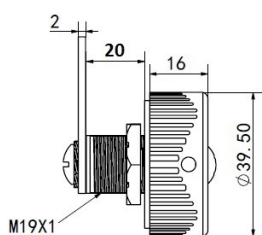

## Description:

Combi. Cam Lock "Jacks", 90DG, RH,  $\varnothing$ 19x20mm, BLK, Cam A04

## Item number:

14.08.214-0

Units	Box	Carton	HS Code	Barcode
Pcs.	10	100	8301300000	
5704866498739				

RIGHT

HOLE SIZE FOR RIGHT/LEFT

HOLE SIZE FOR 180 DG TURN

Core turn direction

LEFT OR RIGHT - 90 DEGREE TURN

180 DEGREE TURN

EACH LOCKS TURNING DIRECTION CAN BE MODIFIED. THE TURNING DIRECTION IS DETERMINED BY THE POSITION OF A SMALL PIN/KNOB INSIDE THE LOCK.