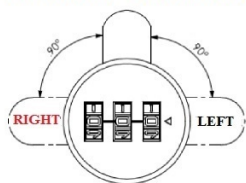

## Item number:

14.08.214-0

Units	Box	Carton	HS Code	Barcode
Pcs.	10	100	8301300000	
5704866498739				

RIGHT

HOLE SIZE FOR RIGHT/LEFT

HOLE SIZE FOR 180 DG TURN

Core turn direction

LEFT OR RIGHT - 90 DEGREE TURN

180 DEGREE TURN

EACH LOCKS TURNING DIRECTION CAN BE MODIFIED. THE TURNING DIRECTION IS DETERMINED BY THE POSITION OF A SMALL PIN/KNOB INSIDE THE LOCK.