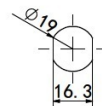

## Description:

Combi. Cam Lock "Jacks", 90DG, RH,  $\varnothing$ 19x20mm, BLK, Cam A04

## Item number:

14.08.214-0

Units	Box	Carton	HS Code	Barcode
Pcs.	10	100	8301300000	
5704866498739				

RIGHT

HOLE SIZE FOR RIGHT/LEFT

HOLE SIZE FOR 180 DG TURN

Core turn direction

LEFT OR RIGHT - 90 DEGREE TURN

180 DEGREE TURN

EACH LOCKS TURNING DIRECTION CAN BE MODIFIED. THE TURNING DIRECTION IS DETERMINED BY THE POSITION OF A SMALL PIN/KNOB INSIDE THE LOCK.