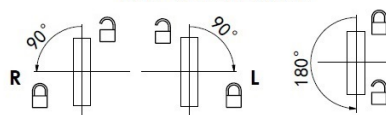

## Description:

Combi. Cam Lock "Jacks", 90DG, RH,  $\varnothing$ 19x20mm, BLK, Cam A04

## Item number:

14.08.214-0

Units	Box	Carton	HS Code	Barcode
Pcs.	10	100	8301300000	
5704866498739				

RIGHT

HOLE SIZE FOR RIGHT/LEFT

HOLE SIZE FOR 180 DG TURN

Core turn direction

LEFT OR RIGHT - 90 DEGREE TURN

180 DEGREE TURN

EACH LOCKS TURNING DIRECTION CAN BE MODIFIED. THE TURNING DIRECTION IS DETERMINED BY THE POSITION OF A SMALL PIN/KNOB INSIDE THE LOCK.