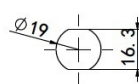

## Item number:

14.08.214-0

Units	Box	Carton	HS Code	Barcode
Pcs.	10	100	8301300000	
5704866498739				

RIGHT

HOLE SIZE FOR RIGHT/LEFT

HOLE SIZE FOR 180 DG TURN

Core turn direction

LEFT OR RIGHT - 90 DEGREE TURN

180 DEGREE TURN

EACH LOCKS TURNING DIRECTION CAN BE MODIFIED. THE TURNING DIRECTION IS DETERMINED BY THE POSITION OF A SMALL PIN/KNOB INSIDE THE LOCK.